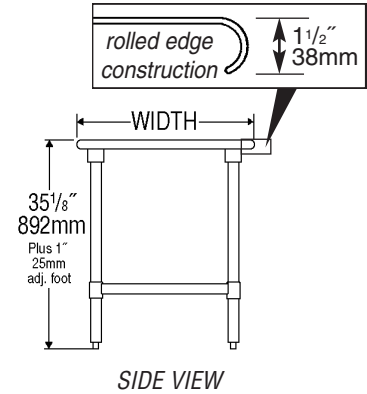

model #	# of legs	width		length		weight	
		in.	mm	in.	mm	lbs.	kg
T2424SB	4	24"	610	24"	610	42	19.0
T2430SB	4	24"	610	30"	762	45	20.4
T2436SB	4	24"	610	36"	914	50	22.7
T2448SB	4	24"	610	48"	1219	61	27.7
T2460SB	4	24"	610	60"	1524	71	32.2
T2472SB	4	24"	610	72"	1829	82	37.2
T2484SB	4	24"	610	84"	2134	94	42.6
T2496SB	6	24"	610	96"	2438	114	51.7
T24108SB	6	24"	610	108"	2743	131	59.4
T24120SB	6	24"	610	120"	3048	148	67.1
T24132SB	8	24"	610	132"	3353	165	74.8
T24144SB	8	24"	610	144"	3658	182	82.6
T3030SB	4	30"	762	30"	762	49	22.0
T3036SB	4	30"	762	36"	914	52	23.6
T3048SB	4	30"	762	48"	1219	68	30.1
T3060SB	4	30"	762	60"	1524	79	35.8
T3072SB	4	30"	762	72"	1829	92	41.7
T3084SB	4	30"	762	84"	2134	105	47.6
T3096SB	6	30"	762	96"	2438	126	57.2
T30108SB	6	30"	762	108"	2743	146	66.2
T30120SB	6	30"	762	120"	3048	165	74.8
T30132SB	8	30"	762	132"	3353	185	84.0
T30144SB	8	30"	762	144"	3658	204	92.5
T3648SB	4	36"	914	48"	1219	75	34.0
T3660SB	4	36"	914	60"	1524	88	40.0
T3672SB	4	36"	914	72"	1829	104	47.2
T3684SB	4	36"	914	84"	2134	120	54.4
T3696SB	6	36"	914	96"	2438	139	63.1
T36108SB	6	36"	914	108"	2743	164	74.4
T36120SB	6	36"	914	120"	3048	188	85.3
T36132SB	8	36"	914	132"	3353	213	96.6
T36144SB	8	36"	914	144"	3658	237	107.5

EAGLE GROUP
100 Industrial Boulevard, Clayton, DE 19938-8903 USA
Phone: 302-653-3000 • Fax: 302-653-2065
www.eaglegrp.com

Foodservice Division: Phone 800-441-8440
MHC/Retail Display Divisions: Phone 800-637-5100

Printed in U.S.A.
©2009 by Eagle Group
Rev. 03/09

Spec sheets available for viewing, printing or downloading from our online literature library at www.eaglegrp.com

Although every attempt has been made to ensure the accuracy of the information provided, we cannot be held responsible for typographical or printing errors. Information and specifications are subject to change without notice. Please confirm at time of order.