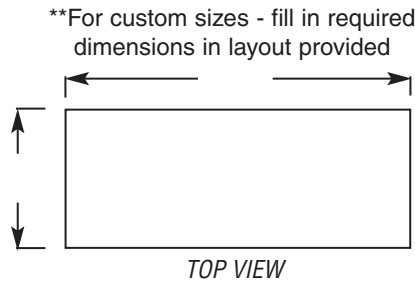

model #	# of legs	width		length		weight	
		in.	mm	in.	mm	lbs.	kg
T2424SB	4	24"	610	24"	610	42	19.0
T2430SB	4	24"	610	30"	762	45	20.4
T2436SB	4	24"	610	36"	914	50	22.7
T2448SB	4	24"	610	48"	1219	61	27.7
T2460SB	4	24"	610	60"	1524	71	32.2
T2472SB	4	24"	610	72"	1829	82	37.2
T2484SB	4	24"	610	84"	2134	94	42.6
T2496SB	6	24"	610	96"	2438	114	51.7
T24108SB	6	24"	610	108"	2743	131	59.4
T24120SB	6	24"	610	120"	3048	148	67.1
T24132SB	8	24"	610	132"	3353	165	74.8
T24144SB	8	24"	610	144"	3658	182	82.6
T3030SB	4	30"	762	30"	762	49	22.0
T3036SB	4	30"	762	36"	914	52	23.6
T3048SB	4	30"	762	48"	1219	68	30.1
T3060SB	4	30"	762	60"	1524	79	35.8
T3072SB	4	30"	762	72"	1829	92	41.7
T3084SB	4	30"	762	84"	2134	105	47.6
T3096SB	6	30"	762	96"	2438	126	57.2
T30108SB	6	30"	762	108"	2743	146	66.2
T30120SB	6	30"	762	120"	3048	165	74.8
T30132SB	8	30"	762	132"	3353	185	84.0
T30144SB	8	30"	762	144"	3658	204	92.5
T3648SB	4	36"	914	48"	1219	75	34.0
T3660SB	4	36"	914	60"	1524	88	40.0
T3672SB	4	36"	914	72"	1829	104	47.2
T3684SB	4	36"	914	84"	2134	120	54.4
T3696SB	6	36"	914	96"	2438	139	63.1
T36108SB	6	36"	914	108"	2743	164	74.4
T36120SB	6	36"	914	120"	3048	188	85.3
T36132SB	8	36"	914	132"	3353	213	96.6
T36144SB	8	36"	914	144"	3658	237	107.5

EAGLE GROUP
100 Industrial Boulevard, Clayton, DE 19938-8903 USA
Phone: 302-653-3000 • Fax: 302-653-2065
www.eaglegrp.com

Foodservice Division: Phone 800-441-8440
MHC/Retail Display Divisions: Phone 800-637-5100

Printed in U.S.A.
©2009 by Eagle Group
Rev. 03/09

Spec sheets available for viewing, printing or downloading from our online literature library at www.eaglegrp.com

Although every attempt has been made to ensure the accuracy of the information provided, we cannot be held responsible for typographical or printing errors. Information and specifications are subject to change without notice. Please confirm at time of order.