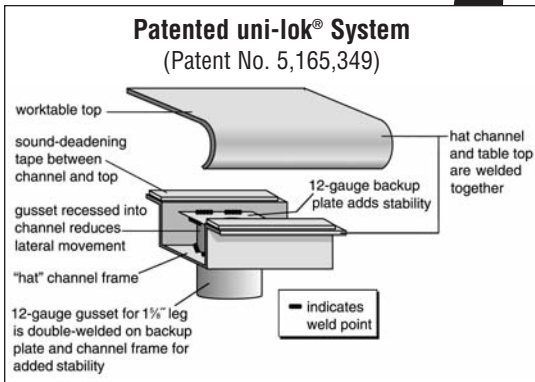

EAGLE GROUP
100 Industrial Boulevard, Clayton, DE 19938-8903 USA
Phone: 302-653-3000 • Fax: 302-653-2065
www.eaglegrp.com

Foodservice Division: Phone 800-441-8440
MHC/Retail Display Divisions: Phone 800-637-5100

For custom configuration or fabrication needs, contact our **SpecFAB® Division**.
Phone: 302-653-3000 • Fax: 302-653-3091 • e-mail: specfab@eaglegrp.com

Spec sheets available for viewing, printing or downloading from our online literature library at www.eaglegrp.com

Eagle Foodservice Equipment, Eagle MHC, SpecFAB®, and Retail Display are divisions of Eagle Group. ©2009 by the Eagle Group

The Boelter Companies, Inc.

Item No.: _____
Project No.: _____
S.I.S. No.: _____

Worktables with Flat Top and Stainless Steel Base with Undershef—Budget Series

MODELS:

☐ T2424SB	☐ T24108SB	☐ T3072SB	☐ T3660SB
☐ T2430SB	☐ T24120SB	☐ T3084SB	☐ T3672SB
☐ T2436SB	☐ T24132SB	☐ T3096SB	☐ T3684SB
☐ T2448SB	☐ T24144SB	☐ T30108SB	☐ T3696SB
☐ T2460SB	☐ T3030SB	☐ T30120SB	☐ T36108SB
☐ T2472SB	☐ T3036SB	☐ T30132SB	☐ T36120SB
☐ T2484SB	☐ T3048SB	☐ T30144SB	☐ T36132SB
☐ T2496SB	☐ T3060SB	☐ T3648SB	☐ T36144SB

Tabletop

- Patented uni-lok® gusset system (patent #5,165,349): gussets are recessed into hat channel, reducing lateral movement.
- Top reinforced with welded-on hat channel.
- Sound-deadened between top and channels.
- 1½" (38mm)-diameter 180° rolled edges on front and rear. Ends are turned down 90° providing for flush installations when required.
- Heavy gauge type 430 polished stainless steel.

Adjustable Undershef

- Heavy gauge stainless steel.
- Gusset welded to each corner.
- Heavy duty marine edge design.

Legs—1½" (41mm)-diameter

- Tables 96" (2438mm) and longer come with six legs or more.
- Heavy gauge stainless steel.
- 1" (25mm) adjustable hi-impact plastic feet.

Options / Accessories

☐ Drawer	☐ Duplex receptacles
☐ Lock	☐ Pot rack
☐ Casters	☐ Sink
☐ Stainless steel bullet feet	☐ Additional undershef
☐ Overshelves	☐ Stabilizer Bar (for 30"- and 36"-wide tables)

Certifications / Approvals