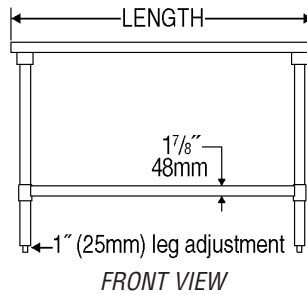

### Legs—1½" (41mm)-diameter

- Tables 96" (2438mm) and longer come with six legs or more.
- Heavy gauge stainless steel.
- 1" (25mm) adjustable hi-impact plastic feet.

## Worktables with Flat Top and Stainless Steel Base with Undershelf—Budget Series

model #	# of legs	width		length		weight	
		in.	mm	in.	mm	lbs.	kg
T2424SB	4	24"	610	24"	610	42	19.0
T2430SB	4	24"	610	30"	762	45	20.4
T2436SB	4	24"	610	36"	914	50	22.7
T2448SB	4	24"	610	48"	1219	61	27.7
T2460SB	4	24"	610	60"	1524	71	32.2
T2472SB	4	24"	610	72"	1829	82	37.2
T2484SB	4	24"	610	84"	2134	94	42.6
T2496SB	6	24"	610	96"	2438	114	51.7
T24108SB	6	24"	610	108"	2743	131	59.4
T24120SB	6	24"	610	120"	3048	148	67.1
T24132SB	8	24"	610	132"	3353	165	74.8
T24144SB	8	24"	610	144"	3658	182	82.6
T3030SB	4	30"	762	30"	762	49	22.0
T3036SB	4	30"	762	36"	914	52	23.6
T3048SB	4	30"	762	48"	1219	68	30.1
T3060SB	4	30"	762	60"	1524	79	35.8
T3072SB	4	30"	762	72"	1829	92	41.7
T3084SB	4	30"	762	84"	2134	105	47.6
T3096SB	6	30"	762	96"	2438	126	57.2
T30108SB	6	30"	762	108"	2743	146	66.2
T30120SB	6	30"	762	120"	3048	165	74.8
T30132SB	8	30"	762	132"	3353	185	84.0
T30144SB	8	30"	762	144"	3658	204	92.5
T3648SB	4	36"	914	48"	1219	75	34.0
T3660SB	4	36"	914	60"	1524	88	40.0
T3672SB	4	36"	914	72"	1829	104	47.2
T3684SB	4	36"	914	84"	2134	120	54.4
T3696SB	6	36"	914	96"	2438	139	63.1
T36108SB	6	36"	914	108"	2743	164	74.4
T36120SB	6	36"	914	120"	3048	188	85.3
T36132SB	8	36"	914	132"	3353	213	96.6
T36144SB	8	36"	914	144"	3658	237	107.5